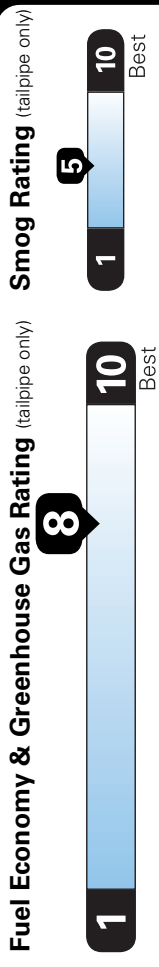

2021 MIRAGE G4 SE
4-DOOR SEDAN
WHITE DIAMOND / BLACK

1.2L DOHC 3CYL MIVEC
CONTINUOUSLY VARIABLE TRANSMISSION
50-STATE EMISSIONS STANDARD

- Mechanical Features**
- 1.2L MIVEC DOHC 3-cylinder
 - Electric power steering
 - Front MacPherson strut suspension with stabilizer bar
 - Rear torsion beam suspension
 - Front-Wheel Drive (FWD)

- Interior Features**
- Meter cluster with chrome accent
 - Front map light
 - Cargo light
 - 6-way adjustable driver seat
 - 4-way adjustable passenger seat
 - Driver seat armrest
 - Heated front seats
 - Rear seat pass through
 - Rear seat center armrest with cupholders
 - Head restraints at front and rear outboard seating positions
 - Leather-wrapped steering wheel
 - Leather-wrapped shift knob
 - Gloss black shift panel
 - Gloss black audio panel
 - Carbon Pattern Print window switch panels
 - Chrome front inner door handles
 - Chrome climate control panel accents
 - Driver sunvisor vanity mirror
 - Remote fuel lid release

EPA DOT Fuel Economy and Environment

Gasoline Vehicle

Fuel Economy
37 MPG
combined city/hwy
35 city
41 highway
2.7 gallons per 100 miles

Compact Cars range from 14 to 113 MPG.
The best vehicle rates 141 MPGe.

You save \$2,000
in fuel costs
over 5 years
compared to the
average new vehicle.

Annual fuel cost
\$1,100

This vehicle emits 238 grams CO₂ per mile. The best emits 0 grams per mile (tailpipe only). Producing and distributing fuel also create emissions; learn more at fueleconomy.gov.